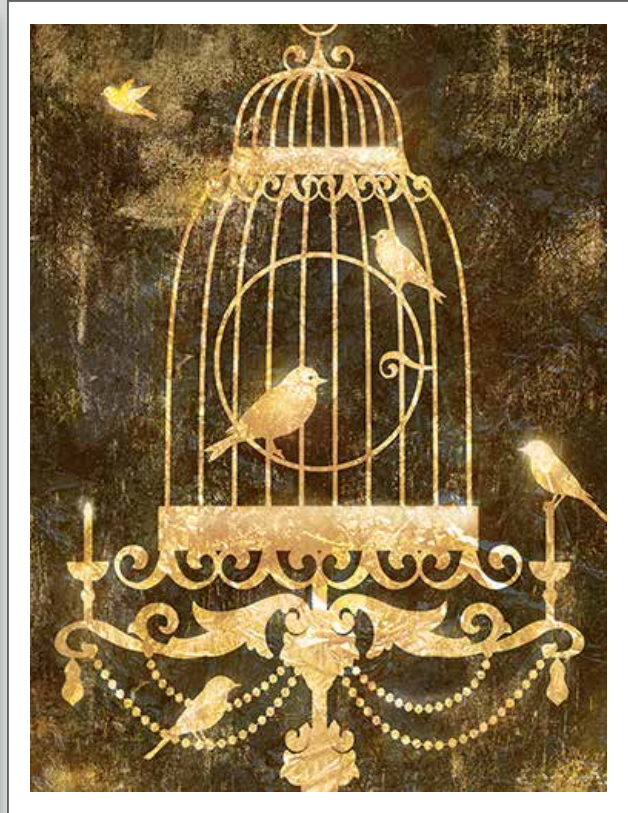

SE040-A *Deckled Gold II*
Edward Selkirk
24" x 32" [60.96 cm x 81.28 cm]