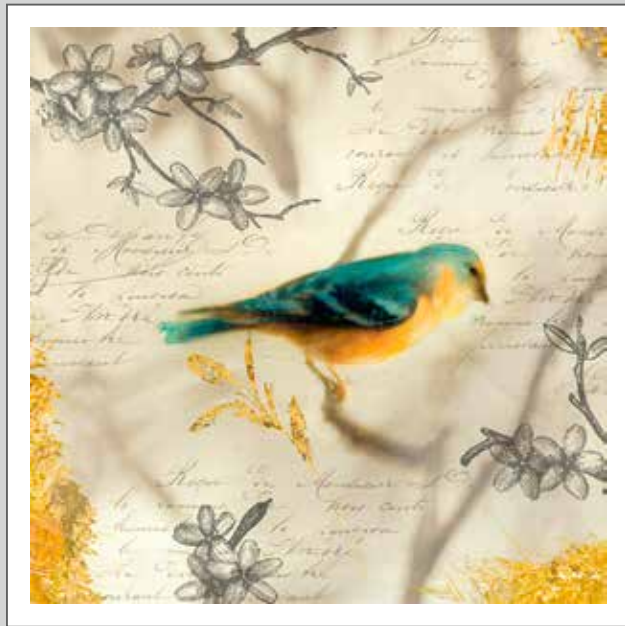

MW013-A *Princess*
Maya Woods
36" x 24" [91.44 cm x 60.96 cm]

MW014-A *Prince*
Maya Woods
36" x 24" [91.44 cm x 60.96 cm]

WL009-A ***Aflutter I***
Aimee Wilson
24" x 24" [60.96 cm x 60.96 cm]

WL010-A ***Aflutter II***
Aimee Wilson
24" x 24" [60.96 cm x 60.96 cm]

WL011-A ***Aflutter III***
Aimee Wilson
24" x 24" [60.96 cm x 60.96 cm]

JN007-A ***Damask Bird I***
Asia Jensen
24" x 24" [60.96 cm x 60.96 cm]

JN008-A ***Damask Bird II***
Asia Jensen
24" x 24" [60.96 cm x 60.96 cm]