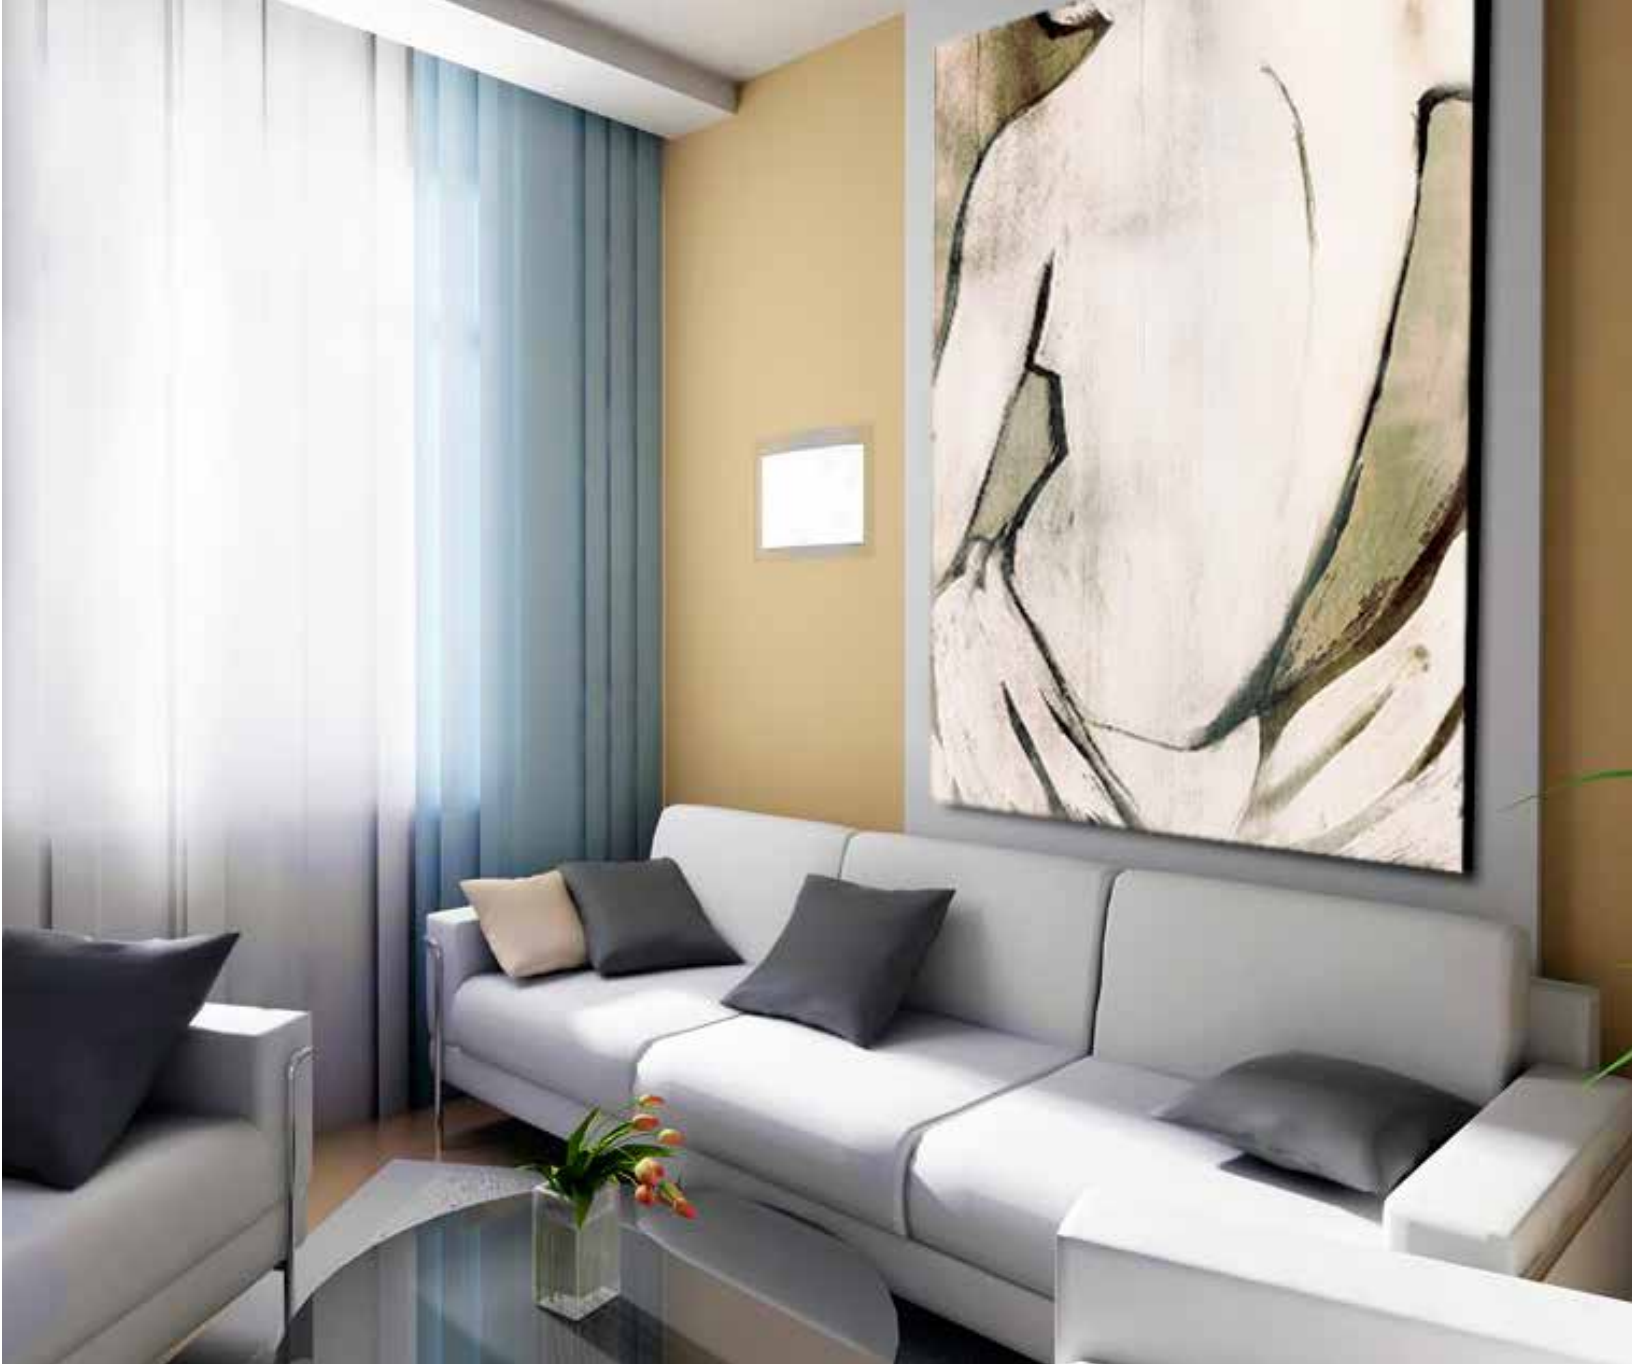

PX061-A   *Map Barcelona White*
PI Studio
36" x 24" [91.44 cm x 60.96 cm]

POD
FIGURATIVE