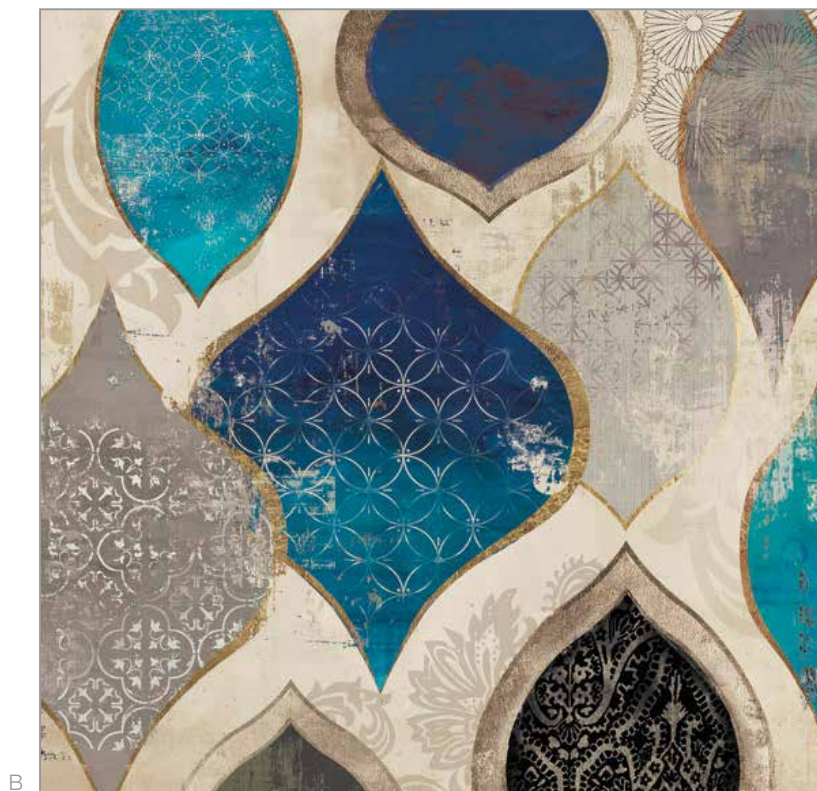

A **WLR13** *Blue Rhapsody I*
Aimee Wilson
18" x 18" [45.72 cm x 45.72 cm]

B **WLR14** *Blue Rhapsody II*
Aimee Wilson
18" x 18" [45.72 cm x 45.72 cm]

C

D

C **SEL54** *Tribal Elephants*
Edward Selkirk
24" x 12" [60.96 cm x 30.48 cm]