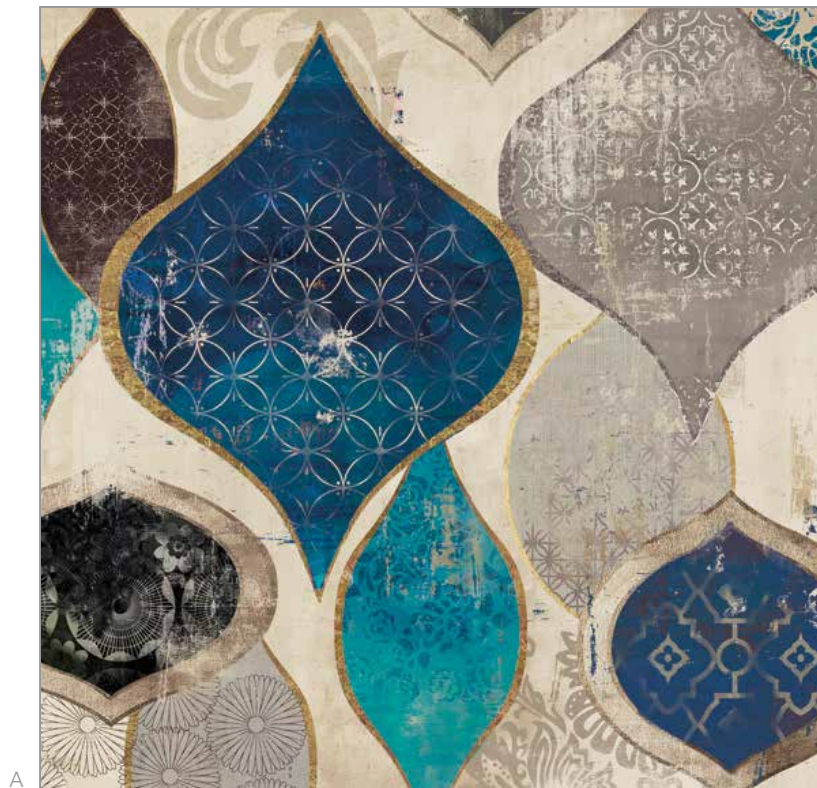

A **WLR13** *Blue Rhapsody I*
Aimee Wilson
18" x 18" [45.72 cm x 45.72 cm]

B **WLR14** *Blue Rhapsody II*
Aimee Wilson
18" x 18" [45.72 cm x 45.72 cm]

C

D

C **SEL54** *Tribal Elephants*
Edward Selkirk
24" x 12" [60.96 cm x 30.48 cm]