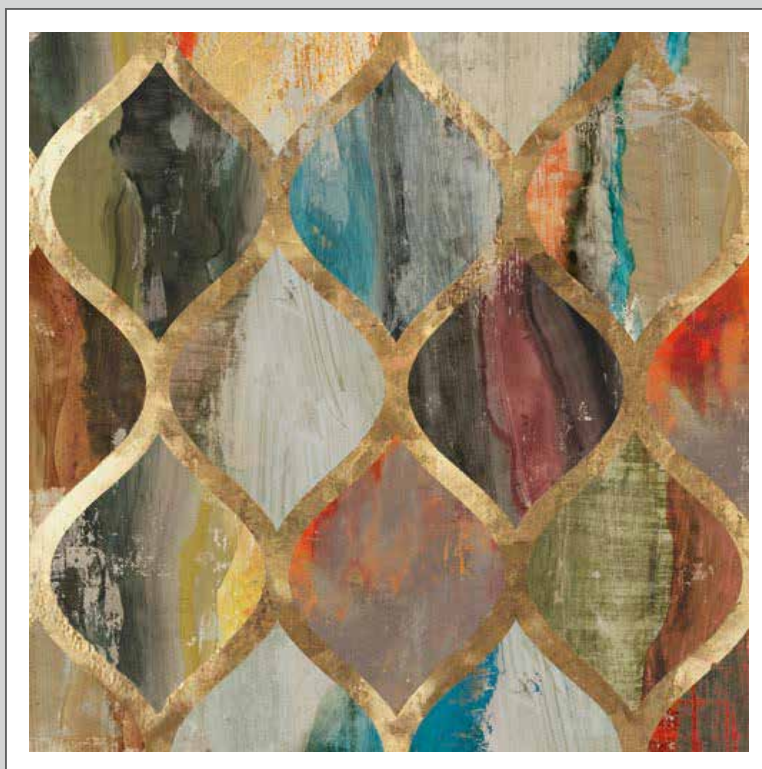

PA952-A *Blue Ease II*
PI Studio
24" x 24" [60.96 cm x 60.96 cm]

PA953-A *Persimmon I*
PI Studio
24" x 24" [60.96 cm x 60.96 cm]

PA954-A *Persimmon II*
PI Studio
24" x 24" [60.96 cm x 60.96 cm]

WL021-A *Ecliptic I*
Aimee Wilson
24" x 24" [60.96 cm x 60.96 cm]