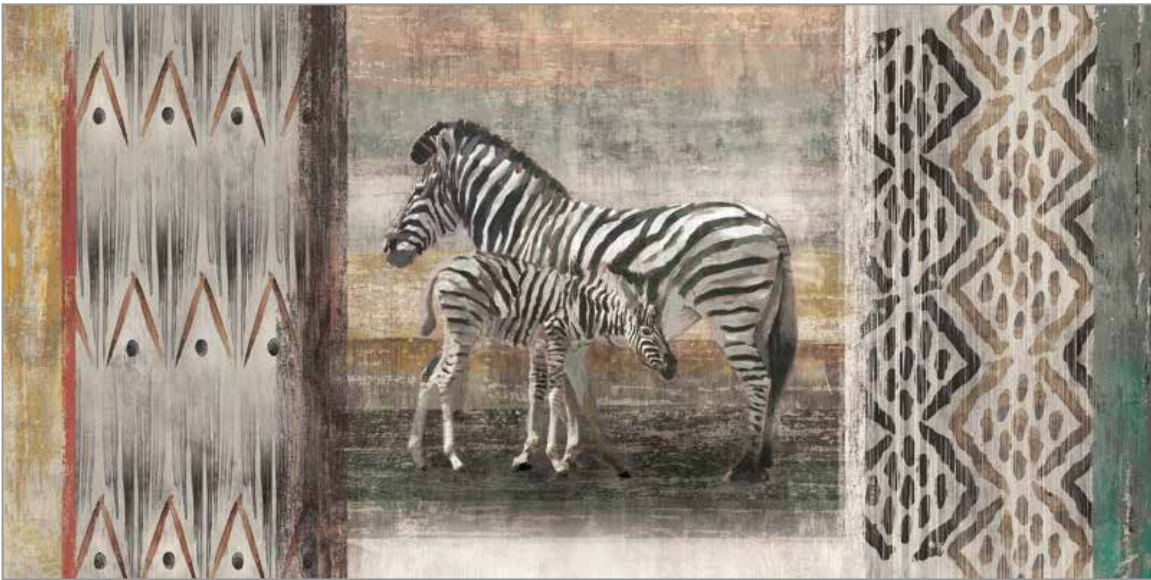

A **WLR13** *Blue Rhapsody I*
Aimee Wilson
18" x 18" [45.72 cm x 45.72 cm]

B **WLR14** *Blue Rhapsody II*
Aimee Wilson
18" x 18" [45.72 cm x 45.72 cm]

C

D

C **SEL54** *Tribal Elephants*
Edward Selkirk
24" x 12" [60.96 cm x 30.48 cm]